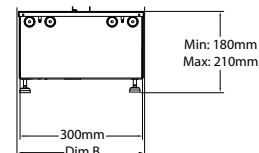

Cassette 500 retail Multi Optimyst

230V/50Hz | 260 Watt

Experience Better Living

Afmetingen

DIMENSIES

	Breedte (cm)	Hoogte (cm)	Diepte (cm)
Cassette 500 (retail)	51	23	30
Cassette 1000 (retail)	101	23	30

Specificaties